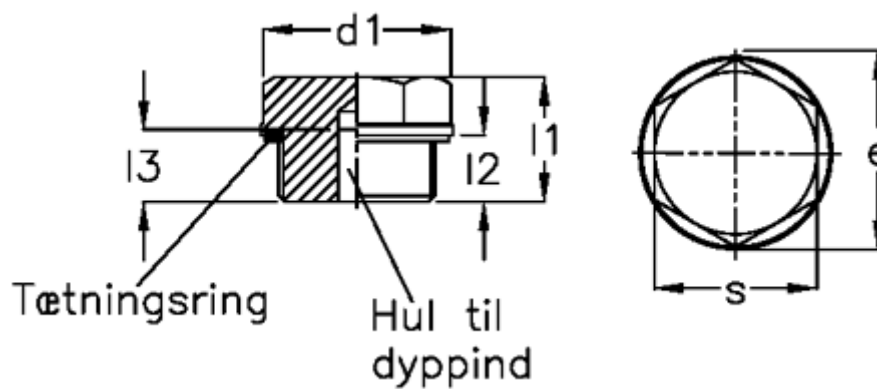

Data Sheet

Article number: 20237555

Description: E+G

Threaded plug GN 741-22-M16x1,5-OS-1

Measures

$d1 = 22$
 $d2 = M16x1,5$
 $d4 = M5$
 $e = 20.8$
 $l1 = 15.5$
 $l2 = 8.0$
 $s = 12$